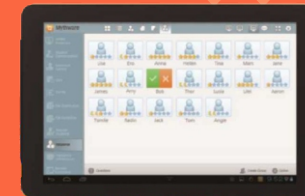

SOFTWARE LAB BAHASA MULTIMEDIA

SOFTWARE MASTER + CLIENT

- Screen broadcast
- Student demonstration
- Interactive whiteboard
- Response & competition
- Monitor & control
- Student registration
- Remote command
- Remote setting
- Quiz
- Survey
- File distribution/collection
- web/application policy
- Thumbnail view
- Automatic connection