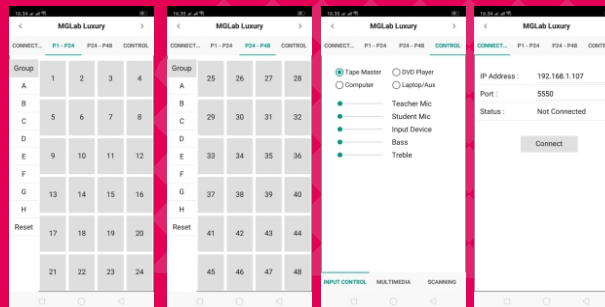

SYSTEM CONTROL:

Micro Control System with internal memory, RS232 Control, Digital Circuit Operating Voltage 5 VDC +/- 3% TTL Level, Data Speed 19200 Kbps, High Power Amplifier, Tone Control DC Voltage, Pre Amplifier DC Voltage, Output Headset Earphone 8-16 Ohm | Output Room Speaker 8 Ohm
Power Supply: 220/240V - 50 Hz
Power Consumption: 300 - 400 Watt
Input Headset: 30 - 60 Ohm

Master Tape, DVD Computer, Audio Recorder, Auxiliary
Frequency Response: 100 - 10.000 Hz
S/N Ratio: 50dB

Maximum absolute ratings

1. Operating Voltage: 24 VDC (Audio Circuit) | 6 VDC (Digital Circuit)
2. Operating Temperature: 85 Degree Celcius
3. Standby Temperature: 30 Degree Celcius