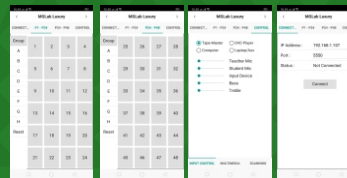

SOFTWARE CONTROL

1. Listening function
2. Intercom function
3. Writing function with keyboard control (optional)
4. Conversation
5. Video Repeater
6. Recording audio format mp3
7. Visualized Attender names and layout
8. Preprogrammable Seat Layout
9. User Friendly Graphical User Interface
10. Databased class, teacher, student as user entries
11. Evaluator Quiz (optional)
12. Keyboard Control
13. Inzo Features
14. Group Selector
15. Autorun with Adjustable Delay
16. Integrated on Android Device

KOMPUTER MASTER

Processor : Intel® Core™ i5-13400
Memory : 8GB DDR4 SDRAM
Storage : 512 GB SSD PCI Express
Operating System : Windows 11 Home 64-bit
Monitor LED 21.5
Keyboard USB
Mouse USB

Acer