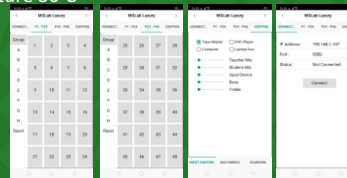

SOFTWARE CONTROL

1. Listening function
2. Intercom function
3. Writing function with keyboard control (optional)
4. Conversation
5. Video Repeater
6. Recording audio format mp3
7. Visualized Attender names and layout
8. Preprogrammable Seat Layout
9. User Friendly Graphical User Interface
10. Databased class, teacher, student as user entries
11. Evaluator Quiz (optional)
12. Keyboard Control
13. Inzo Features
14. Group Selector
15. Autorun with Adjustable Delay
16. Integrated on Android Device

KOMPUTER MASTER

Processor : Intel® Core™ i5-13400
Memory : 8GB DDR4 SDRAM
Storage : 512 GB SSD PCI Express
Operating System : Windows 11 Home 64-bit
Monitor LED 21.5
Keyboard USB
Mouse USB

Acer